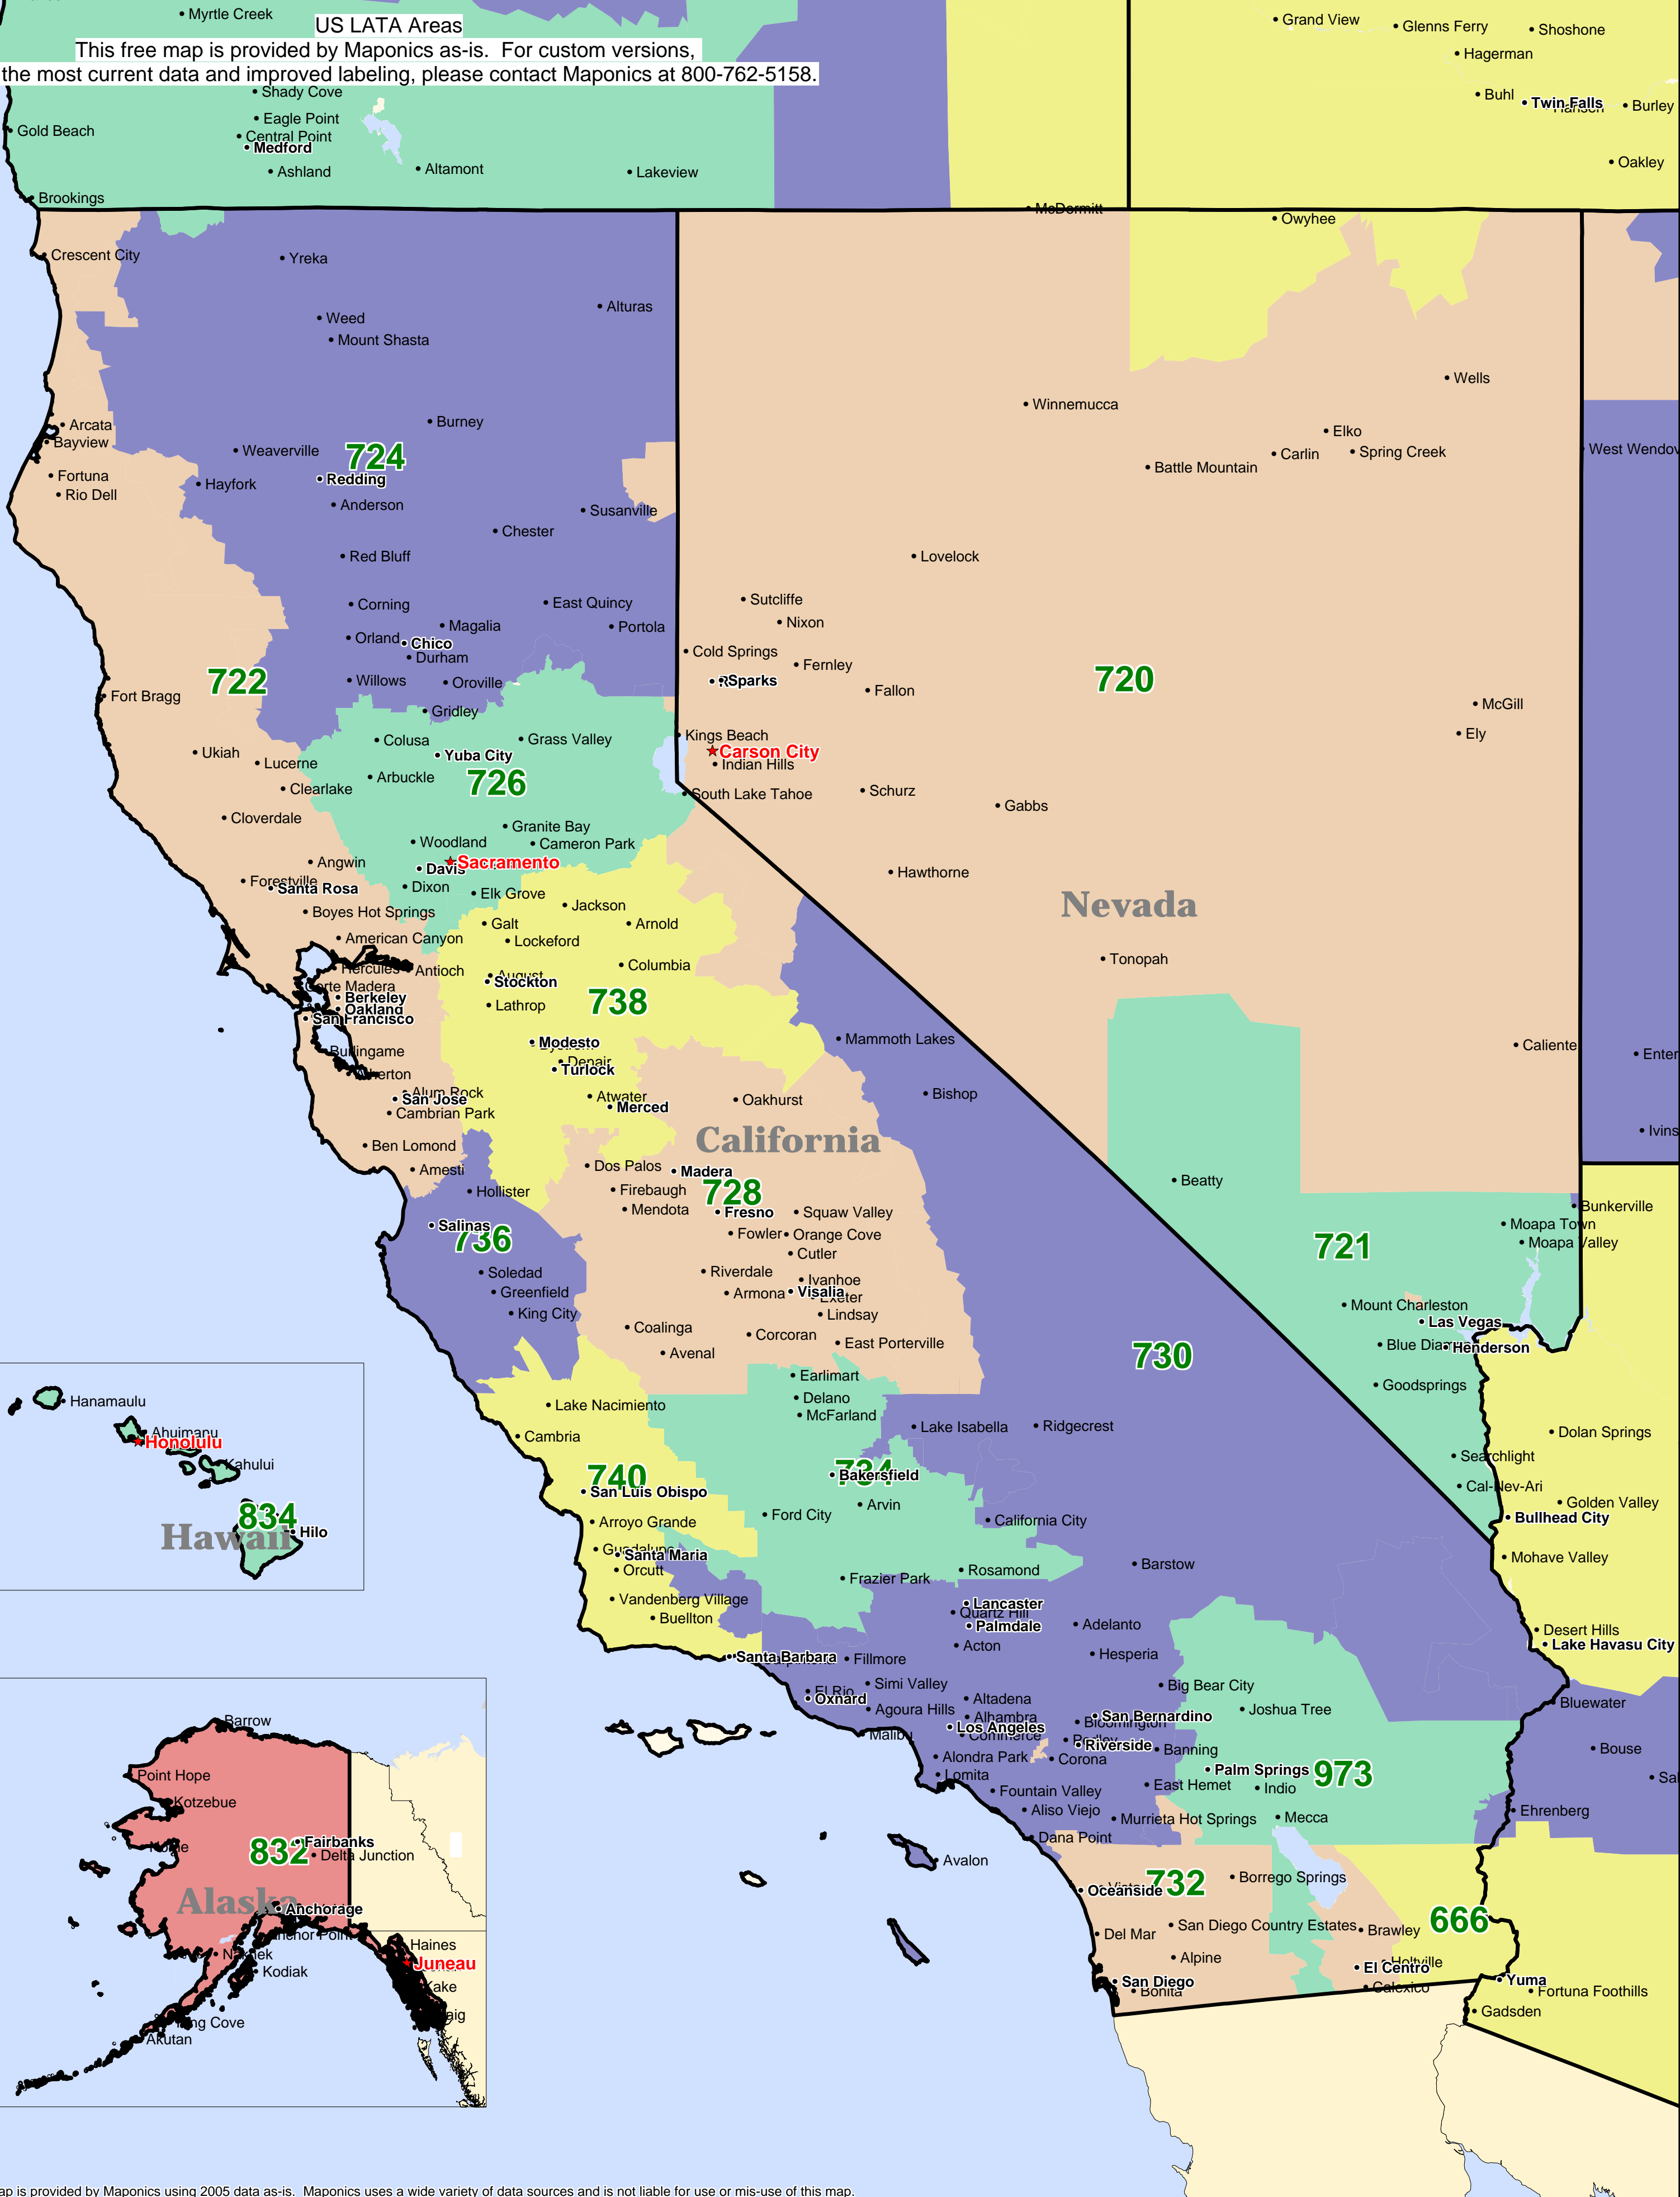

This free map is provided by Maponics as-is. For custom versions, with the most current data and improved labeling, please contact Maponics at 800-762-5158.

This free map is provided by Maponics using 2005 data as-is. Maponics uses a wide variety of data sources and is not liable for use or mis-use of this map. For custom versions, with current data, please contact Maponics at 800-762-5158.

- ▭ States
- ▭ LATAs - Differentially Colored
- City Points

Westcoast LATA Boundaries