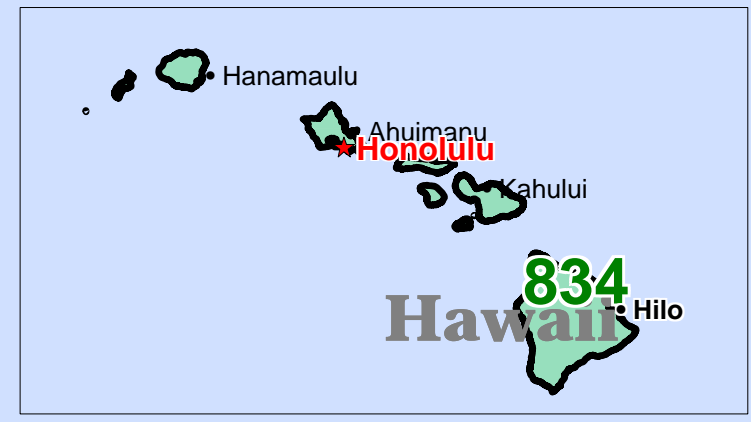

This free map is provided by Maponics as-is. For custom versions, with the most current data and improved labeling, please contact Maponics at 800-762-5158.

This free map is provided by Maponics using 2005 data as-is. Maponics uses a wide variety of data sources and is not liable for use or mis-use of this map. For custom versions, with current data, please contact Maponics at 800-762-5158.

- ▭ States
- ▭ LATAs - Differentially Colored
- City Points

Westcoast LATA Boundaries