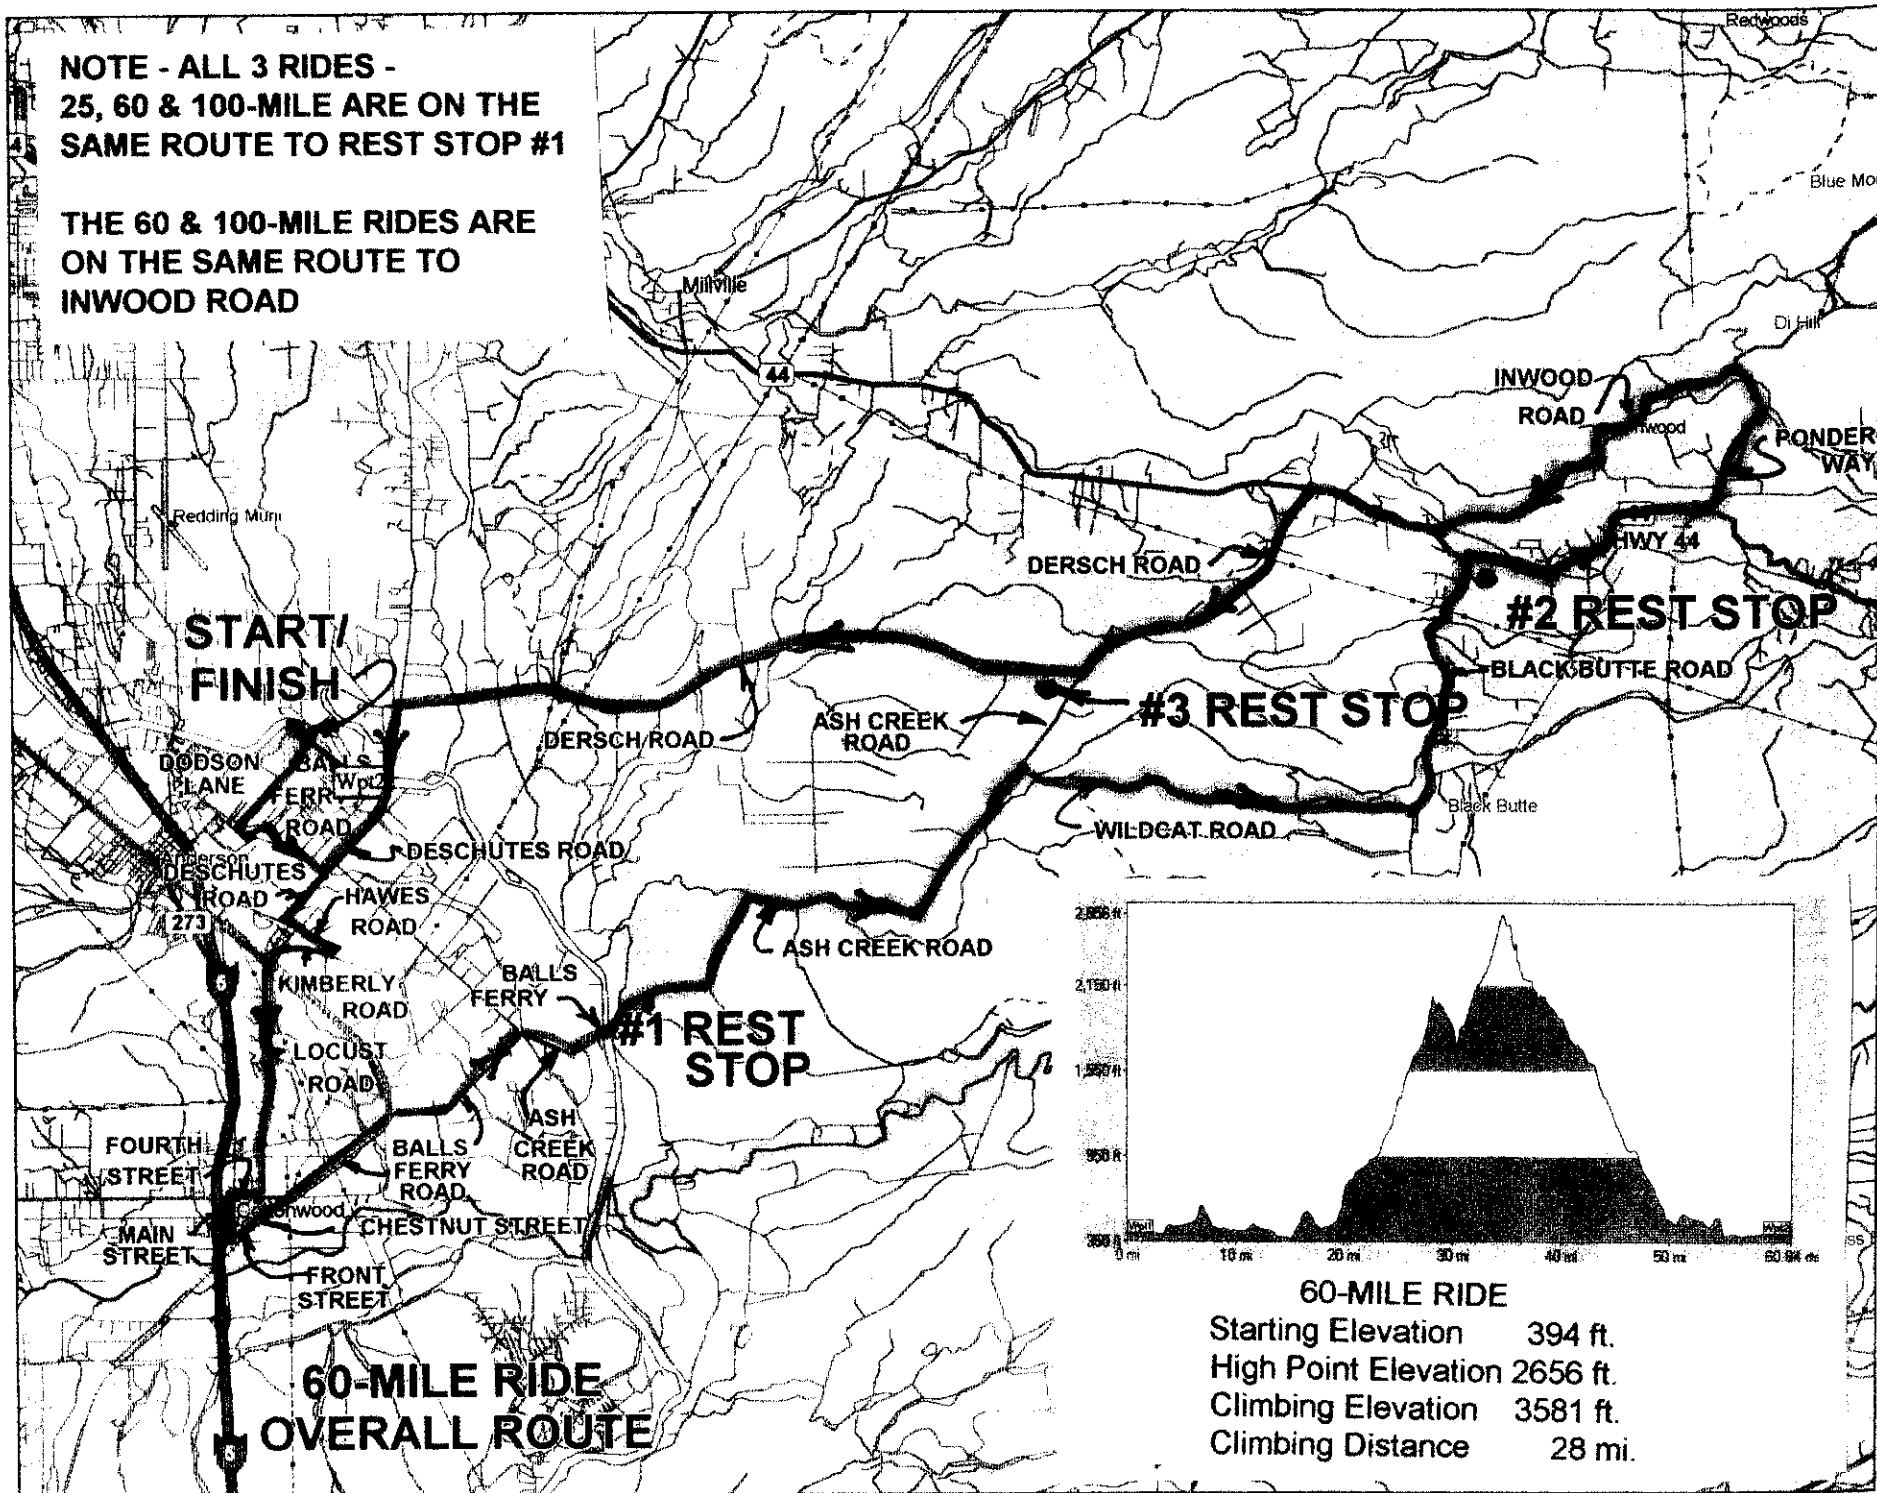

**NOTE - ALL 3 RIDES -  
25, 60 & 100-MILE ARE ON THE  
SAME ROUTE TO REST STOP #1**

**THE 60 & 100-MILE RIDES ARE  
ON THE SAME ROUTE TO  
INWOOD ROAD**

**60-MILE RIDE**

Starting Elevation 394 ft.  
High Point Elevation 2656 ft.  
Climbing Elevation 3581 ft.  
Climbing Distance 28 mi.

**60-MILE RIDE  
OVERALL ROUTE**

2 mi