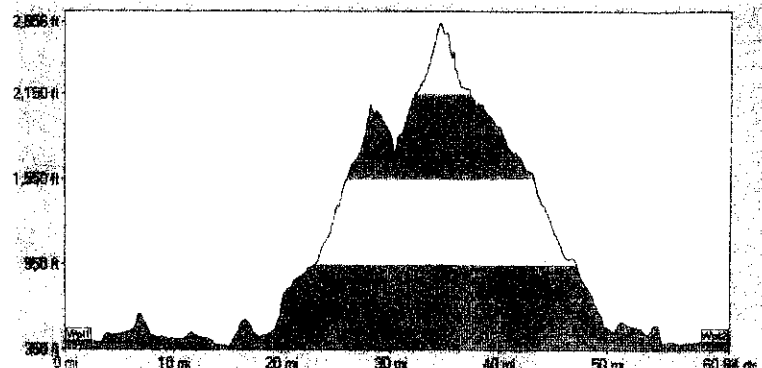

**NOTE - ALL 3 RIDES -  
25, 60 & 100-MILE ARE ON THE  
SAME ROUTE TO REST STOP #1**

**THE 60 & 100-MILE RIDES ARE  
ON THE SAME ROUTE TO  
INWOOD ROAD**

**60-MILE RIDE**

Starting Elevation 394 ft.  
High Point Elevation 2656 ft.  
Climbing Elevation 3581 ft.  
Climbing Distance 28 mi.

**60-MILE RIDE  
OVERALL ROUTE**

2 mi