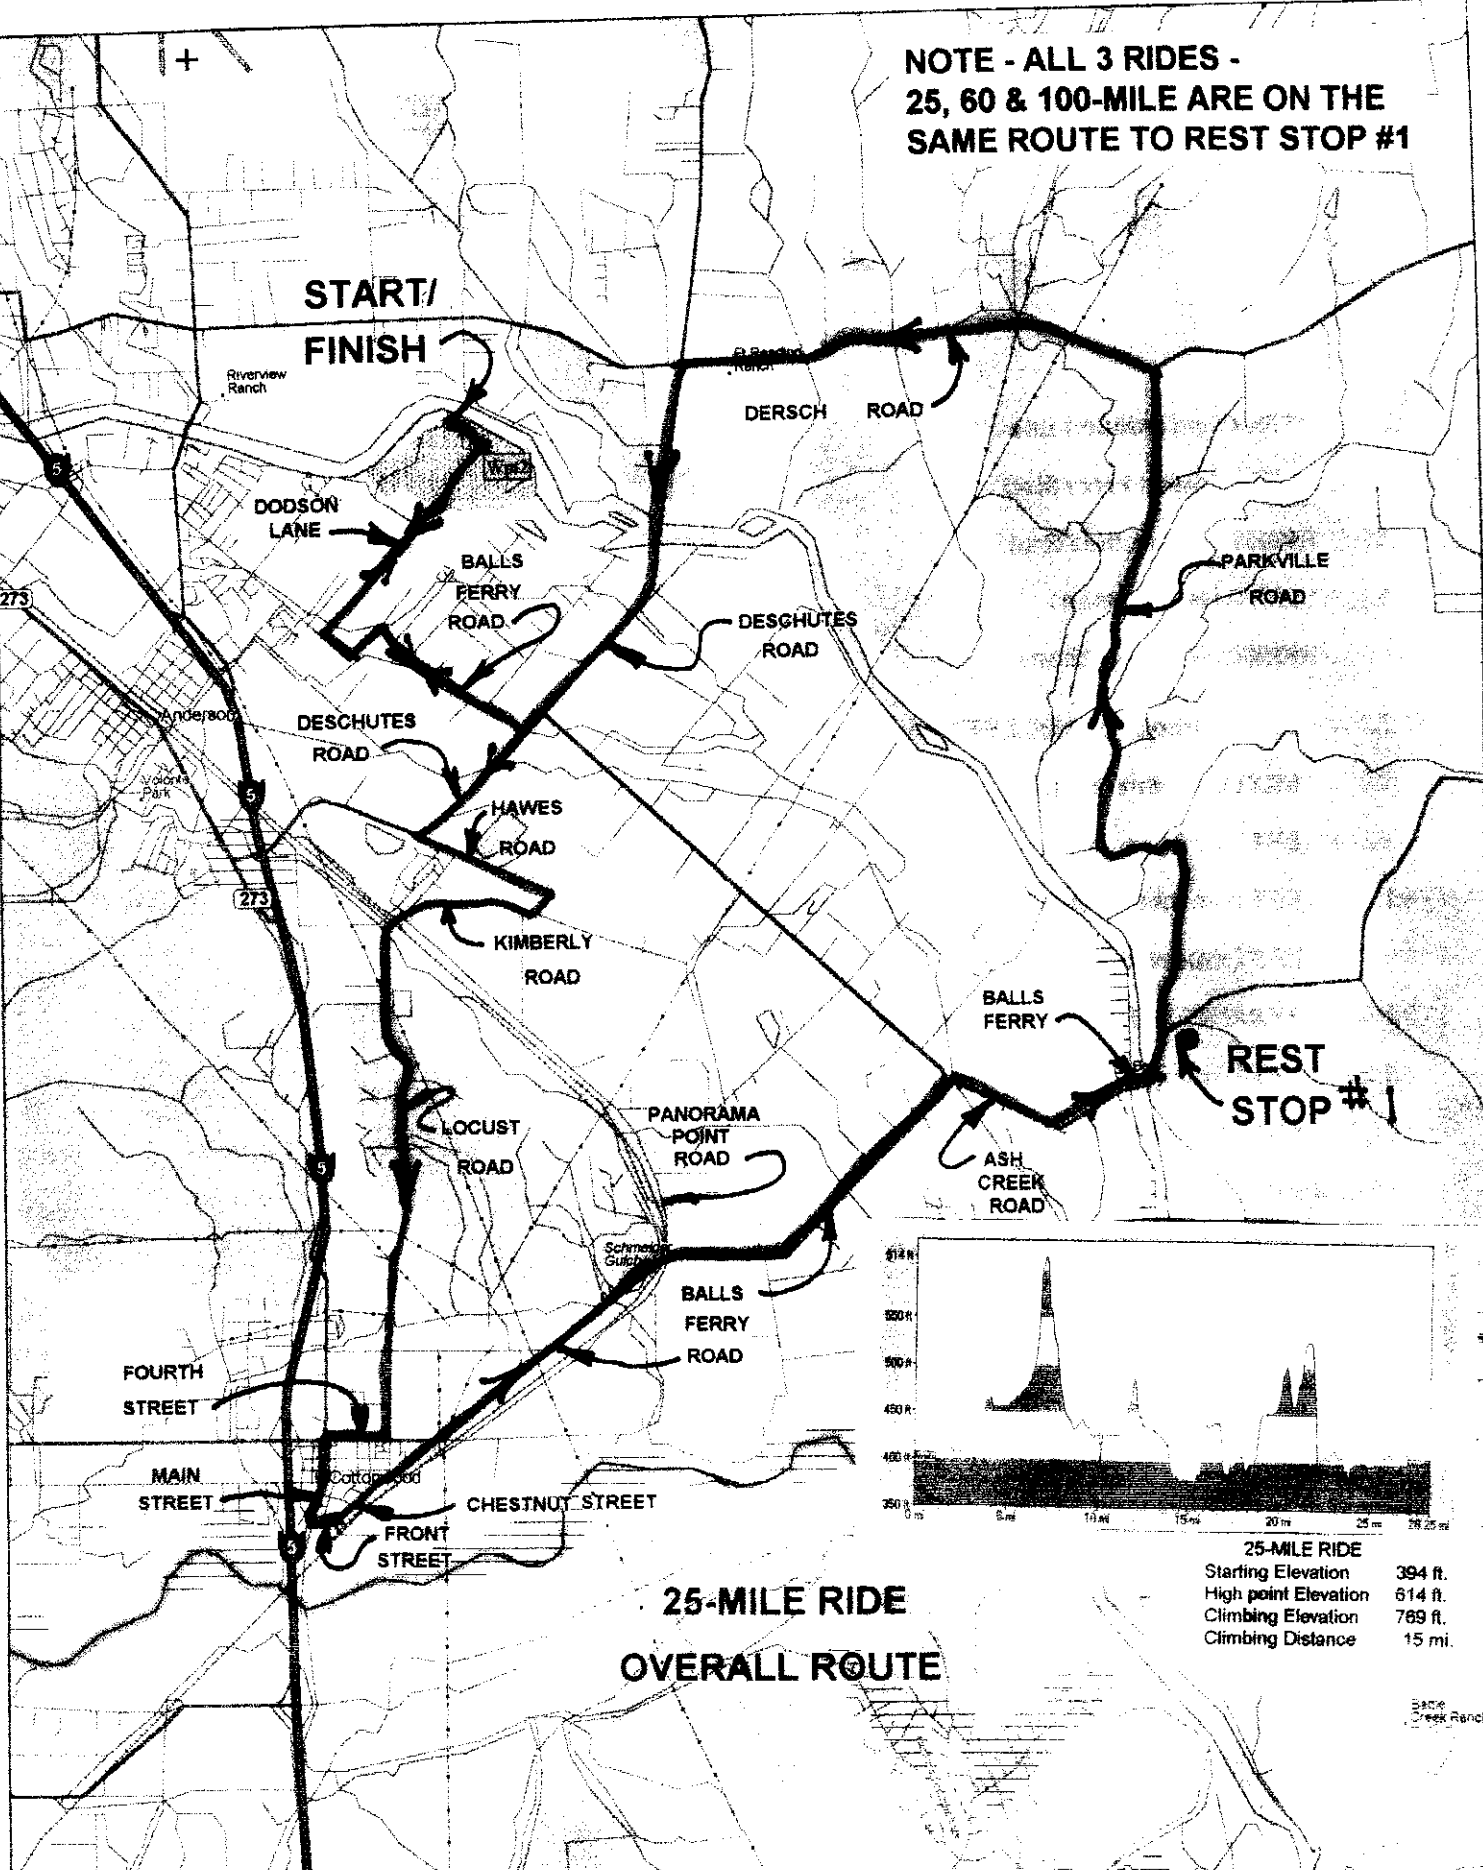

**NOTE - ALL 3 RIDES -  
25, 60 & 100-MILE ARE ON THE  
SAME ROUTE TO REST STOP #1**

**START/  
FINISH**

**REST  
STOP #1**

**25-MILE RIDE  
OVERALL ROUTE**

25-MILE RIDE	
Starting Elevation	394 ft.
High point Elevation	614 ft.
Climbing Elevation	769 ft.
Climbing Distance	15 mi.

1 mi