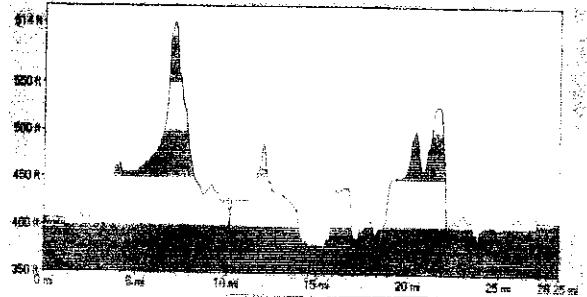

**NOTE - ALL 3 RIDES -  
25, 60 & 100-MILE ARE ON THE  
SAME ROUTE TO REST STOP #1**

**START/  
FINISH**

**REST  
STOP #1**

**25-MILE RIDE  
OVERALL ROUTE**

25-MILE RIDE	
Starting Elevation	394 ft.
High point Elevation	614 ft.
Climbing Elevation	769 ft.
Climbing Distance	15 mi.