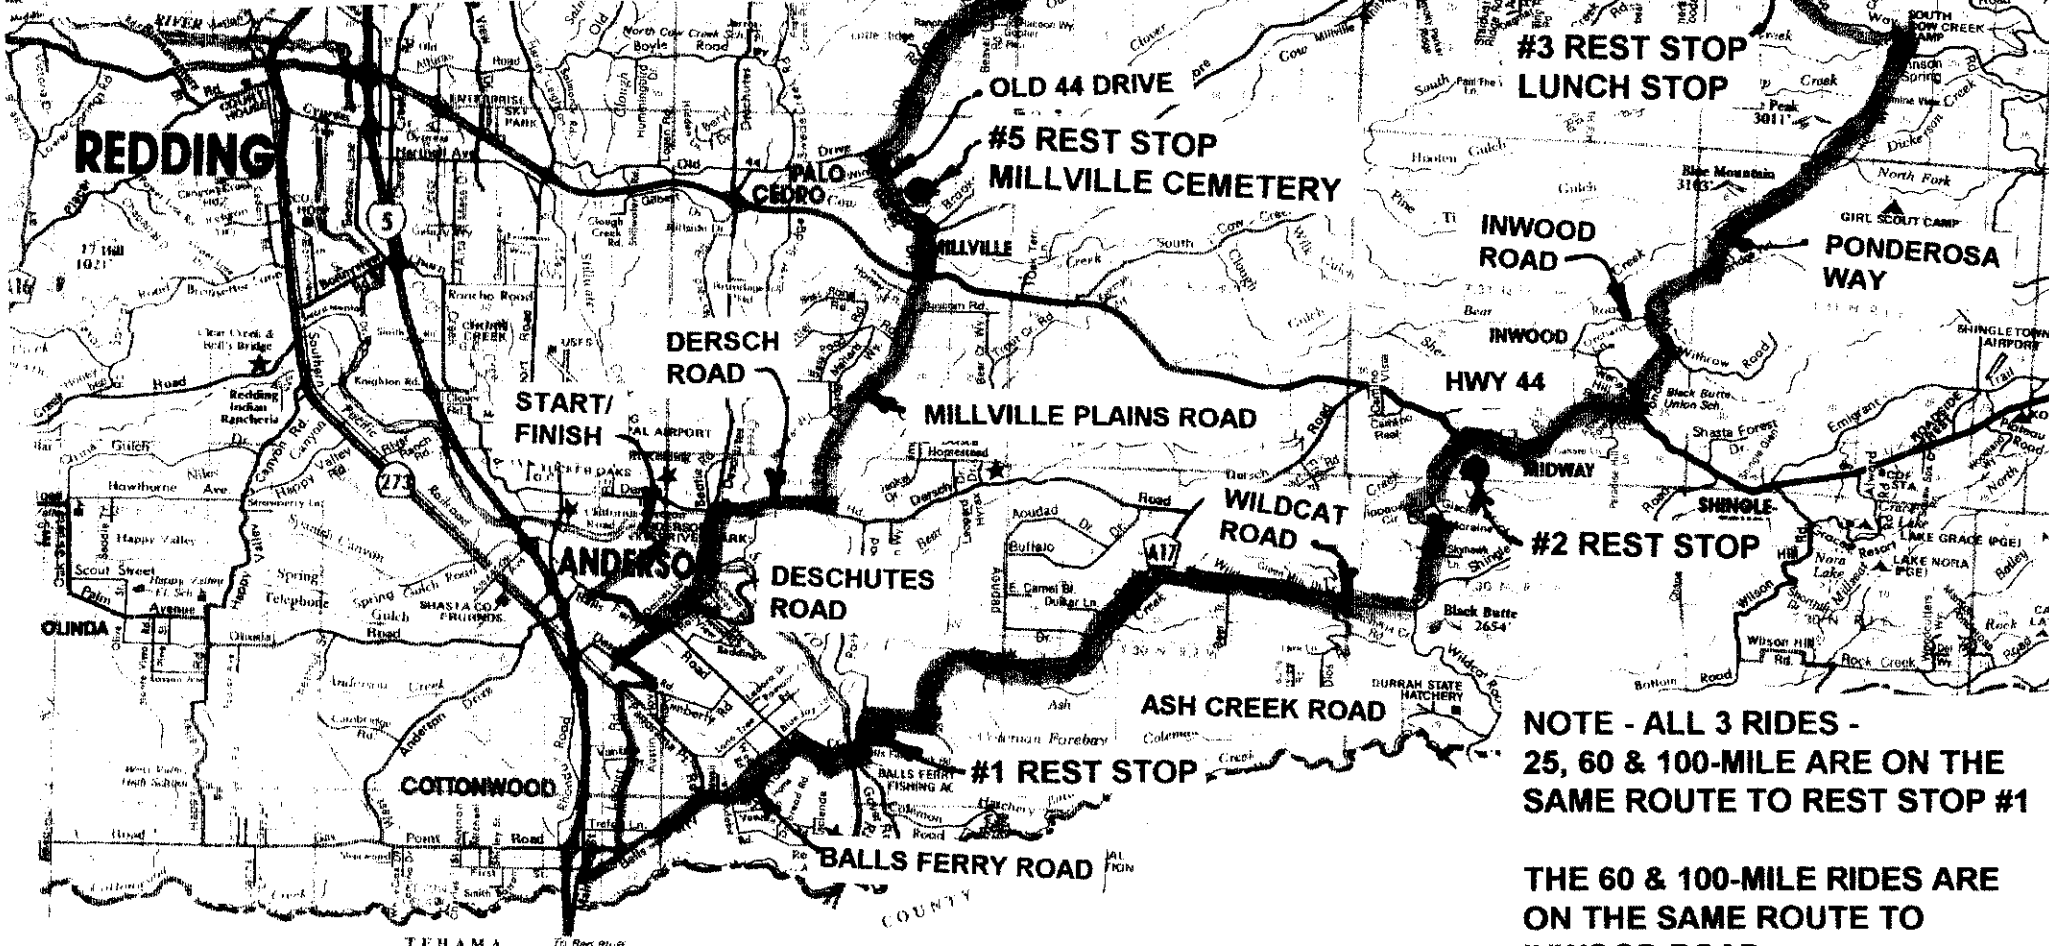

100-MILE RIDE
 Starting Elevation 394 ft.
 High Point Elevation 3066 ft.
 Climbing Elevation 6315 ft.
 Climbing Distance 46.6 mi.

W.C. ASTOR
 ASTOR
 ASTOR
 ASTOR

**NOTE - ALL 3 RIDES -
 25, 60 & 100-MILE ARE ON THE
 SAME ROUTE TO REST STOP #1**

**THE 60 & 100-MILE RIDES ARE
 ON THE SAME ROUTE TO
 INWOOD ROAD**

100-MILE RIDE