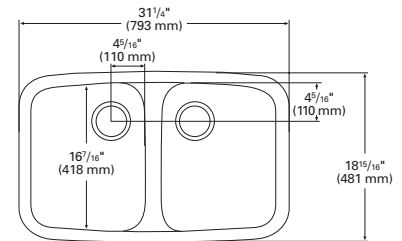

Front Cross-Section

Top View

850_{A/S}

- Equal-sized double sinks bring simple elegance and practicality to your kitchen design.
- Steeper sidewalls increase sink volume and work area at the base.
- Depth increases to 9 1/2" when undermounted.
- Fits into a 33" or larger base cabinet.
- Available in the following colors; Bisque, Bone, Cameo White, Glacier White.

Front Cross-Section

Top View

872_{A/S}

- Full-length faucet deck allows for a variety of faucet placements.
- Features an ample full-size sink plus a food preparation sink.
- Fits into a 33" or larger base cabinet.
- Available in the following colors; Bisque, Bone, Cameo White, Glacier White.

Front Cross-Section

Top View

874_{A/S}

- Recessed, self draining faucet deck means easy cleanup.
- Flat-bottom surface increases available work area.
- Depth increases to 9 1/2" when undermounted.
- Fits into a 33" or larger base cabinet.
- Available in the following colors; Bisque, Bone, Cameo White, Glacier White.

Front Cross-Section

Top View