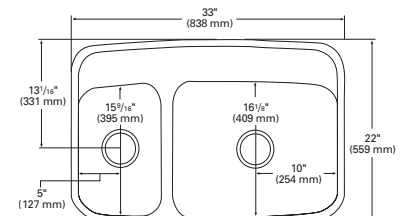

Front Cross-Section

Top View

850_{A/S}

- Equal-sized double sinks bring simple elegance and practicality to your kitchen design.
- Steeper sidewalls increase sink volume and work area at the base.
- Depth increases to 9 1/2" when undermounted.
- Fits into a 33" or larger base cabinet.
- Available in the following colors; Bisque, Bone, Cameo White, Glacier White.

Front Cross-Section

Top View

872_{A/S}

- Full-length faucet deck allows for a variety of faucet placements.
- Features an ample full-size sink plus a food preparation sink.
- Fits into a 33" or larger base cabinet.
- Available in the following colors; Bisque, Bone, Cameo White, Glacier White.

Front Cross-Section

Top View

874_{A/S}

- Recessed, self draining faucet deck means easy cleanup.
- Flat-bottom surface increases available work area.
- Depth increases to 9 1/2" when undermounted.
- Fits into a 33" or larger base cabinet.
- Available in the following colors; Bisque, Bone, Cameo White, Glacier White.

Front Cross-Section

Top View