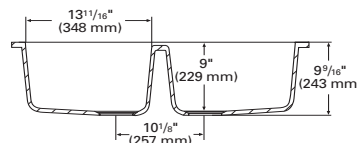

Front Cross-Section

Top View

850_{A/S}

- Equal-sized double sinks bring simple elegance and practicality to your kitchen design.
- Steeper sidewalls increase sink volume and work area at the base.
- Depth increases to 9 1/2" when undermounted.
- Fits into a 33" or larger base cabinet.
- Available in the following colors; Bisque, Bone, Cameo White, Glacier White.

Front Cross-Section

Top View

872_{A/S}

- Full-length faucet deck allows for a variety of faucet placements.
- Features an ample full-size sink plus a food preparation sink.
- Fits into a 33" or larger base cabinet.
- Available in the following colors; Bisque, Bone, Cameo White, Glacier White.

Front Cross-Section

Top View

874_{A/S}

- Recessed, self draining faucet deck means easy cleanup.
- Flat-bottom surface increases available work area.
- Depth increases to 9 1/2" when undermounted.
- Fits into a 33" or larger base cabinet.
- Available in the following colors; Bisque, Bone, Cameo White, Glacier White.