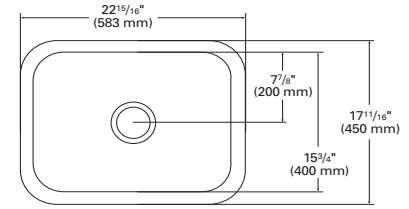

The Everyday Corian® Sink Sale

Choose from the following four sinks!

871_{A/S}

- Combine with an 802 to create your own custom double-bowl installation.
- Available in the following colors; Bisque, Bone, Cameo White, Glacier White.

Top View

850_{A/S}

- Equal-sized double sinks bring simple elegance and practicality to your kitchen design.
- Steeper sidewalls increase sink volume and work area at the base.
- Depth increases to 9 1/2" when undermounted.
- Fits into a 33" or larger base cabinet.
- Available in the following colors; Bisque, Bone, Cameo White, Glacier White.

872_{A/S}

- Full-length faucet deck allows for a variety of faucet placements.
- Features an ample full-size sink plus a food preparation sink.
- Fits into a 33" or larger base cabinet.
- Available in the following colors; Bisque, Bone, Cameo White, Glacier White.

874_{A/S}

- Recessed, self draining faucet deck means easy cleanup.
- Flat-bottom surface increases available work area.
- Depth increases to 9 1/2" when undermounted.
- Fits into a 33" or larger base cabinet.
- Available in the following colors; Bisque, Bone, Cameo White, Glacier White.