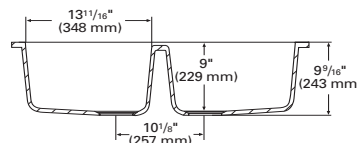

850_{A/S}

- Equal-sized double sinks bring simple elegance and practicality to your kitchen design.
- Steeper sidewalls increase sink volume and work area at the base.
- Depth increases to 9 1/2" when undermounted.
- Fits into a 33" or larger base cabinet.
- Available in the following colors; Bisque, Bone, Cameo White, Glacier White.

Front Cross-Section