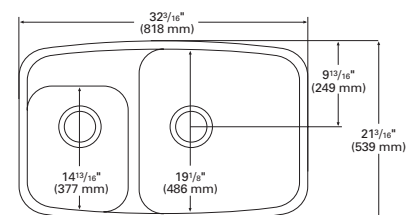

Front Cross-Section

Top View

850_{A/S}

- Equal-sized double sinks bring simple elegance and practicality to your kitchen design.
- Steeper sidewalls increase sink volume and work area at the base.
- Depth increases to 9 1/2" when undermounted.
- Fits into a 33" or larger base cabinet.
- Available in the following colors; Bisque, Bone, Cameo White, Glacier White.

Front Cross-Section

Top View

872_{A/S}

- Full-length faucet deck allows for a variety of faucet placements.
- Features an ample full-size sink plus a food preparation sink.
- Fits into a 33" or larger base cabinet.
- Available in the following colors; Bisque, Bone, Cameo White, Glacier White.

Front Cross-Section

Top View

874_{A/S}

- Recessed, self draining faucet deck means easy cleanup.
- Flat-bottom surface increases available work area.
- Depth increases to 9 1/2" when undermounted.
- Fits into a 33" or larger base cabinet.
- Available in the following colors; Bisque, Bone, Cameo White, Glacier White.

Front Cross-Section

Top View