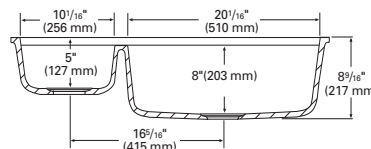

Front Cross-Section

Top View

850_{A/S}

- Equal-sized double sinks bring simple elegance and practicality to your kitchen design.
- Steeper sidewalls increase sink volume and work area at the base.
- Depth increases to 9 1/2" when undermounted.
- Fits into a 33" or larger base cabinet.
- Available in the following colors; Bisque, Bone, Cameo White, Glacier White.

Front Cross-Section

Top View

872_{A/S}

- Full-length faucet deck allows for a variety of faucet placements.
- Features an ample full-size sink plus a food preparation sink.
- Fits into a 33" or larger base cabinet.
- Available in the following colors; Bisque, Bone, Cameo White, Glacier White.

Front Cross-Section

Top View

874_{A/S}

- Recessed, self draining faucet deck means easy cleanup.
- Flat-bottom surface increases available work area.
- Depth increases to 9 1/2" when undermounted.
- Fits into a 33" or larger base cabinet.
- Available in the following colors; Bisque, Bone, Cameo White, Glacier White.

Front Cross-Section

Top View