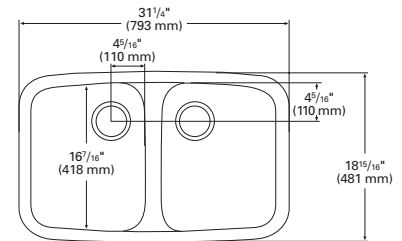

The Everyday Corian® Sink Sale

Choose from the following four sinks!

871_{A/S}

- Combine with an 802 to create your own custom double-bowl installation.
- Available in the following colors; Bisque, Bone, Cameo White, Glacier White.

850_{A/S}

- Equal-sized double sinks bring simple elegance and practicality to your kitchen design.
- Steeper sidewalls increase sink volume and work area at the base.
- Depth increases to 9 1/2" when undermounted.
- Fits into a 33" or larger base cabinet.
- Available in the following colors; Bisque, Bone, Cameo White, Glacier White.

Top View

872_{A/S}

- Full-length faucet deck allows for a variety of faucet placements.
- Features an ample full-size sink plus a food preparation sink.
- Fits into a 33" or larger base cabinet.
- Available in the following colors; Bisque, Bone, Cameo White, Glacier White.

874_{A/S}

- Recessed, self draining faucet deck means easy cleanup.
- Flat-bottom surface increases available work area.
- Depth increases to 9 1/2" when undermounted.
- Fits into a 33" or larger base cabinet.
- Available in the following colors; Bisque, Bone, Cameo White, Glacier White.