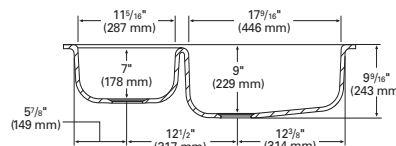

874_{A/S}

- Recessed, self draining faucet deck means easy cleanup.
- Flat-bottom surface increases available work area.
- Depth increases to 9 1/2" when undermounted.
- Fits into a 33" or larger base cabinet.
- Available in the following colors; Bisque, Bone, Cameo White, Glacier White.

Front Cross-Section