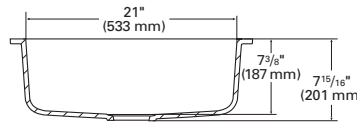

Front Cross-Section

Top View

850_{A/S}

- Equal-sized double sinks bring simple elegance and practicality to your kitchen design.
- Steeper sidewalls increase sink volume and work area at the base.
- Depth increases to 9 1/2" when undermounted.
- Fits into a 33" or larger base cabinet.
- Available in the following colors; Bisque, Bone, Cameo White, Glacier White.

Front Cross-Section

Top View

872_{A/S}

- Full-length faucet deck allows for a variety of faucet placements.
- Features an ample full-size sink plus a food preparation sink.
- Fits into a 33" or larger base cabinet.
- Available in the following colors; Bisque, Bone, Cameo White, Glacier White.

Front Cross-Section

Top View

874_{A/S}

- Recessed, self draining faucet deck means easy cleanup.
- Flat-bottom surface increases available work area.
- Depth increases to 9 1/2" when undermounted.
- Fits into a 33" or larger base cabinet.
- Available in the following colors; Bisque, Bone, Cameo White, Glacier White.