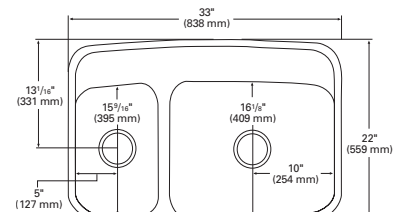

### 850<sub>A/S</sub>

- Equal-sized double sinks bring simple elegance and practicality to your kitchen design.
- Steeper sidewalls increase sink volume and work area at the base.
- Depth increases to 9 1/2" when undermounted.
- Fits into a 33" or larger base cabinet.
- Available in the following colors; Bisque, Bone, Cameo White, Glacier White.

Front Cross-Section

Top View

### 872<sub>A/S</sub>

- Full-length faucet deck allows for a variety of faucet placements.
- Features an ample full-size sink plus a food preparation sink.
- Fits into a 33" or larger base cabinet.
- Available in the following colors; Bisque, Bone, Cameo White, Glacier White.