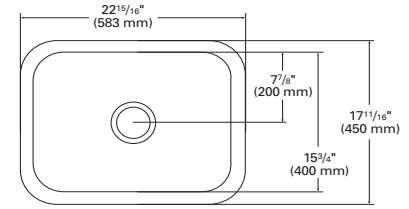

Front Cross-Section

Top View

850_{A/S}

- Equal-sized double sinks bring simple elegance and practicality to your kitchen design.
- Steeper sidewalls increase sink volume and work area at the base.
- Depth increases to 9 1/2" when undermounted.
- Fits into a 33" or larger base cabinet.
- Available in the following colors; Bisque, Bone, Cameo White, Glacier White.

Front Cross-Section

Top View

872_{A/S}

- Full-length faucet deck allows for a variety of faucet placements.
- Features an ample full-size sink plus a food preparation sink.
- Fits into a 33" or larger base cabinet.
- Available in the following colors; Bisque, Bone, Cameo White, Glacier White.

Front Cross-Section

Top View

874_{A/S}

- Recessed, self draining faucet deck means easy cleanup.
- Flat-bottom surface increases available work area.
- Depth increases to 9 1/2" when undermounted.
- Fits into a 33" or larger base cabinet.
- Available in the following colors; Bisque, Bone, Cameo White, Glacier White.

Front Cross-Section

Top View