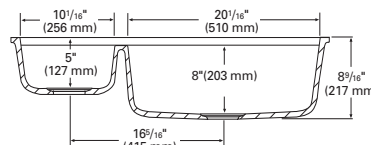

### 850<sub>A/S</sub>

- Equal-sized double sinks bring simple elegance and practicality to your kitchen design.
- Steeper sidewalls increase sink volume and work area at the base.
- Depth increases to 9 1/2" when undermounted.
- Fits into a 33" or larger base cabinet.
- Available in the following colors; Bisque, Bone, Cameo White, Glacier White.

Front Cross-Section

Top View

### 872<sub>A/S</sub>

- Full-length faucet deck allows for a variety of faucet placements.
- Features an ample full-size sink plus a food preparation sink.
- Fits into a 33" or larger base cabinet.
- Available in the following colors; Bisque, Bone, Cameo White, Glacier White.