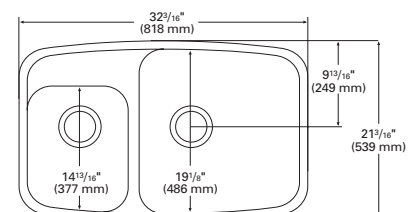

### 872<sub>A/S</sub>

- Full-length faucet deck allows for a variety of faucet placements.
- Features an ample full-size sink plus a food preparation sink.
- Fits into a 33" or larger base cabinet.
- Available in the following colors; Bisque, Bone, Cameo White, Glacier White.

Front Cross-Section

Top View

### 874<sub>A/S</sub>

- Recessed, self draining faucet deck means easy cleanup.
- Flat-bottom surface increases available work area.
- Depth increases to 9 1/2" when undermounted.
- Fits into a 33" or larger base cabinet.
- Available in the following colors; Bisque, Bone, Cameo White, Glacier White.