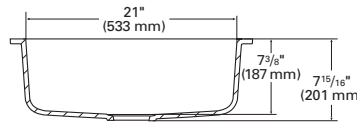

The Everyday Corian® Sink Sale

Choose from the following four sinks!

871_{A/S}

- Combine with an 802 to create your own custom double-bowl installation.
- Available in the following colors; Bisque, Bone, Cameo White, Glacier White.

Front Cross-Section