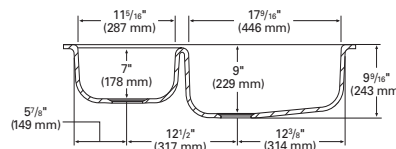

Front Cross-Section

Top View

850_{A/S}

- Equal-sized double sinks bring simple elegance and practicality to your kitchen design.
- Steeper sidewalls increase sink volume and work area at the base.
- Depth increases to 9 1/2" when undermounted.
- Fits into a 33" or larger base cabinet.
- Available in the following colors; Bisque, Bone, Cameo White, Glacier White.

Front Cross-Section

Top View

872_{A/S}

- Full-length faucet deck allows for a variety of faucet placements.
- Features an ample full-size sink plus a food preparation sink.
- Fits into a 33" or larger base cabinet.
- Available in the following colors; Bisque, Bone, Cameo White, Glacier White.

Front Cross-Section

Top View

874_{A/S}

- Recessed, self draining faucet deck means easy cleanup.
- Flat-bottom surface increases available work area.
- Depth increases to 9 1/2" when undermounted.
- Fits into a 33" or larger base cabinet.
- Available in the following colors; Bisque, Bone, Cameo White, Glacier White.